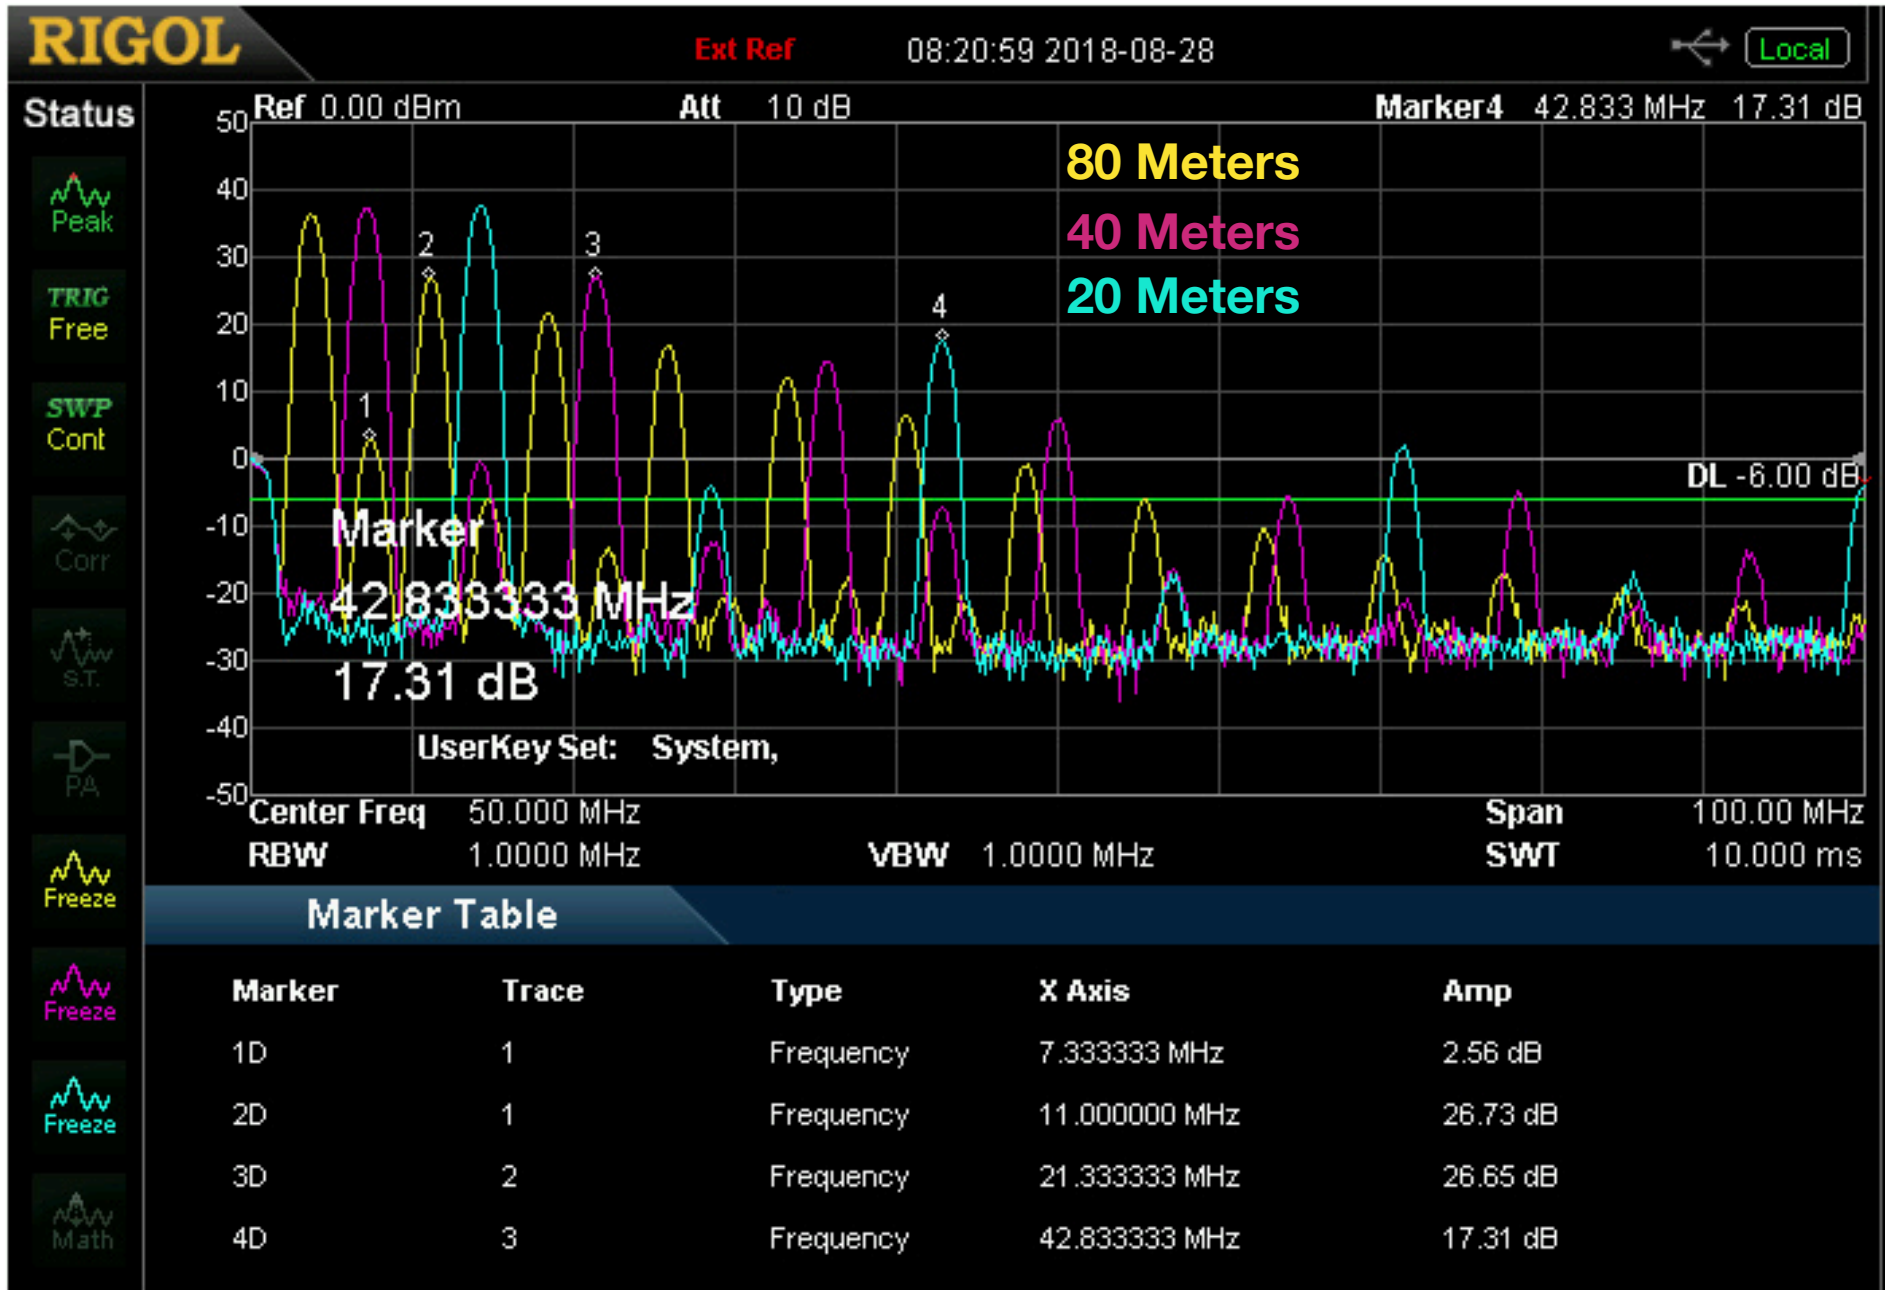

uBitx Unfiltered - CW 80-20 meters

uBitx Unfiltered - SSB 80-20 meters

uBitx Unfiltered - CW 17 - 10 meters

uBitx Unfiltered - SSB 17 - 10 meters