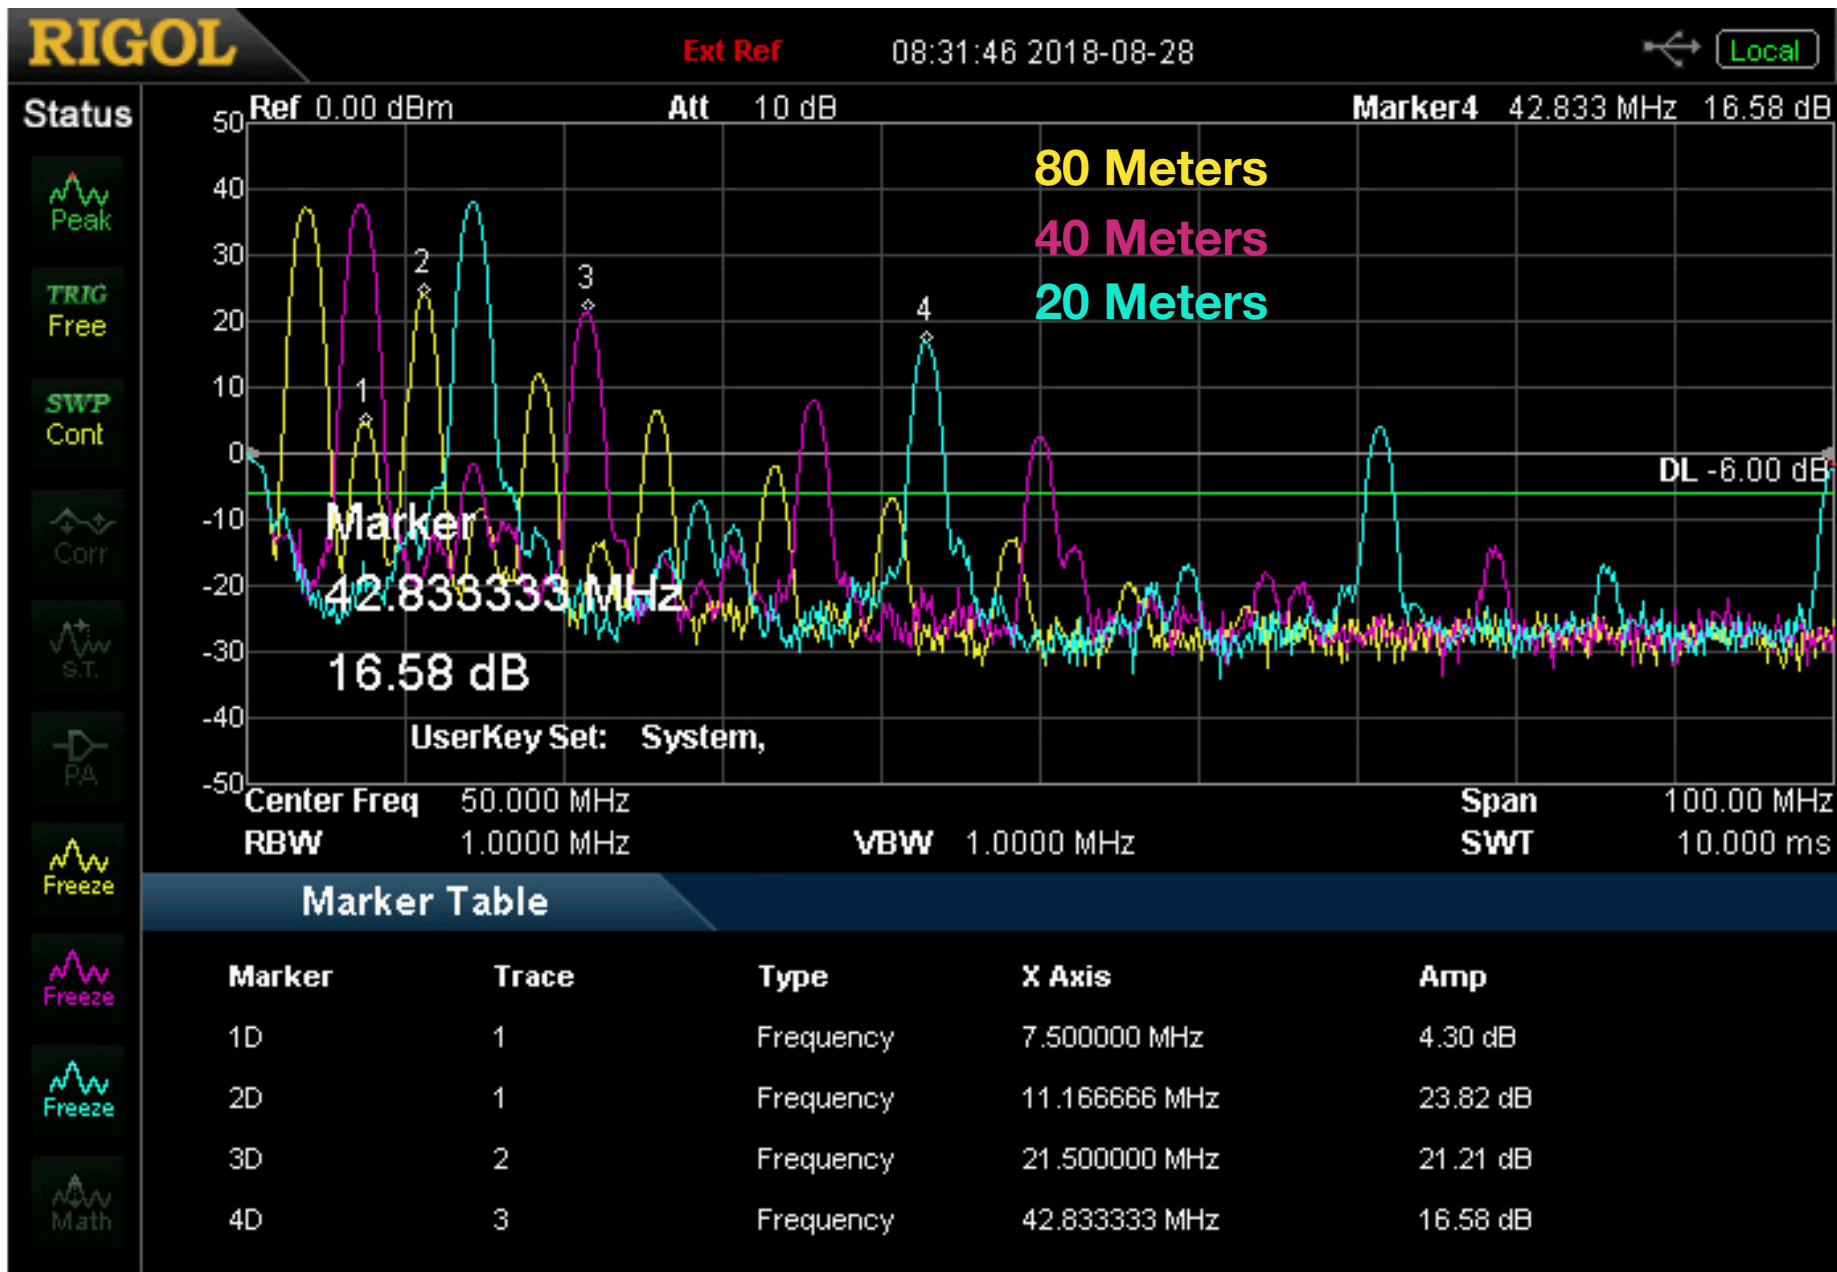

uBitx Unfiltered - CW 80-20 meters

uBitx Unfiltered - SSB 80-20 meters

uBitx Unfiltered - CW 17 - 10 meters

uBitx Unfiltered - SSB 17 - 10 meters