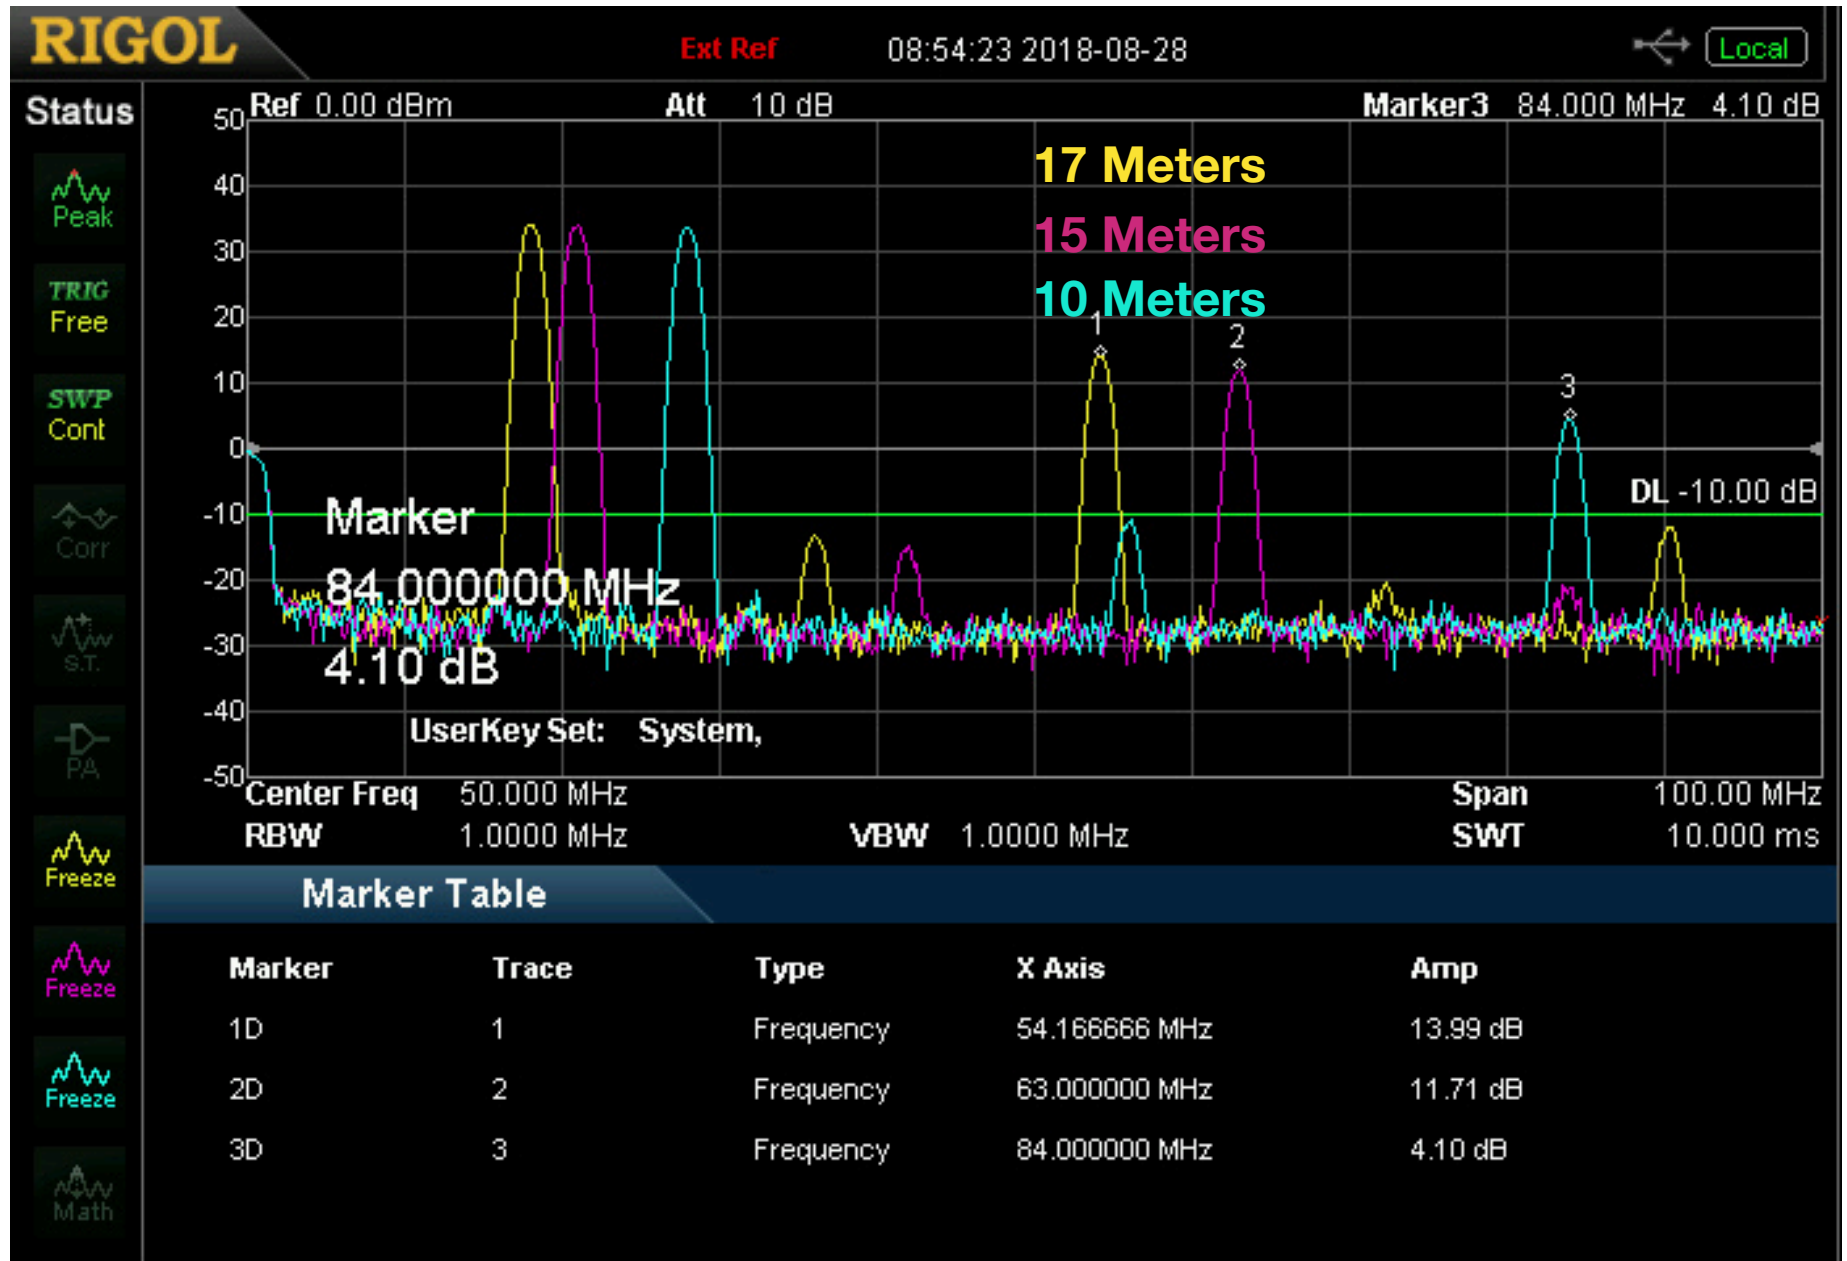

uBitx Unfiltered - CW 80-20 meters

uBitx Unfiltered - SSB 80-20 meters

uBitx Unfiltered - CW 17 - 10 meters

uBitx Unfiltered - SSB 17 - 10 meters